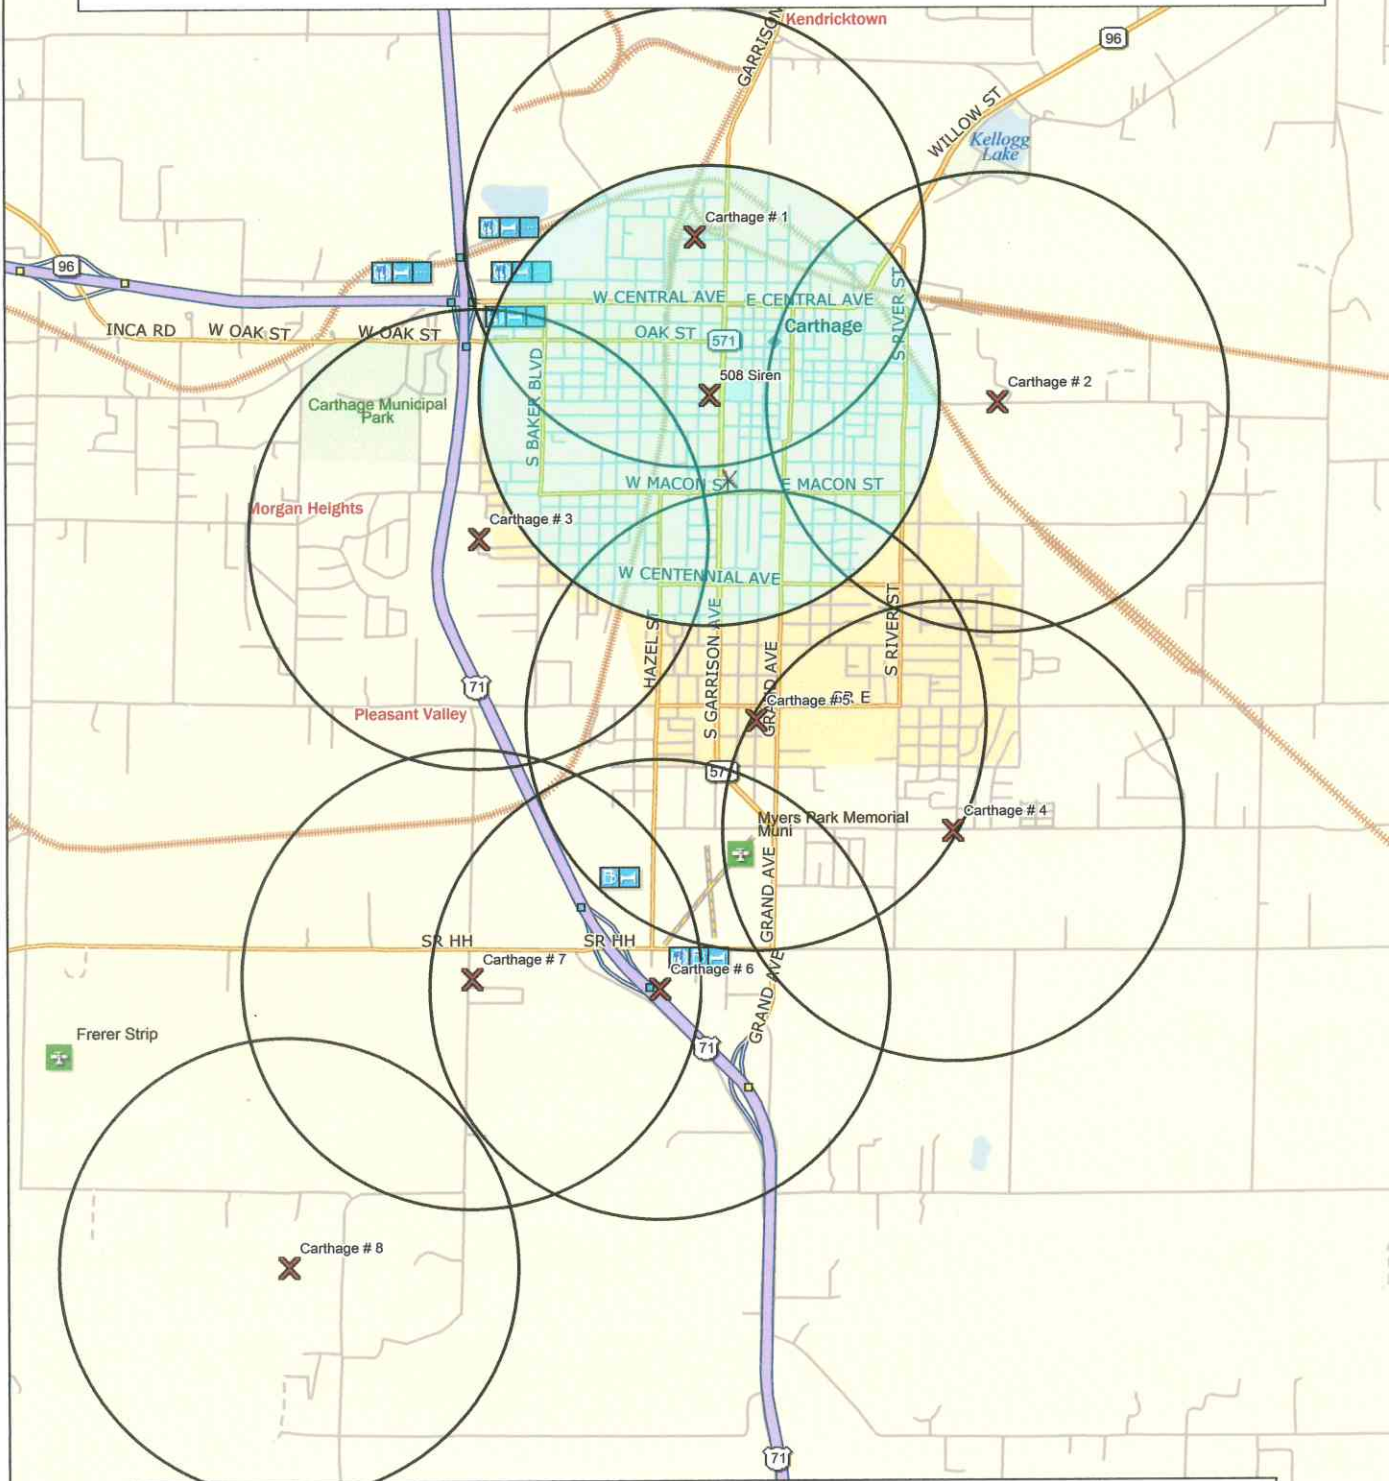

# Carthage, MO Proposed Siren Coverage July 2017

**BVPS**   
 Complete Solutions  
 Blue Valley Public Safety Inc.  
 1-800-288-5120

This map does not reflect the effects of wind, terrain or other obstacles to sound.  
 This map is for general reference only and the coverage depicted may not be  
 reflective of real world conditions.